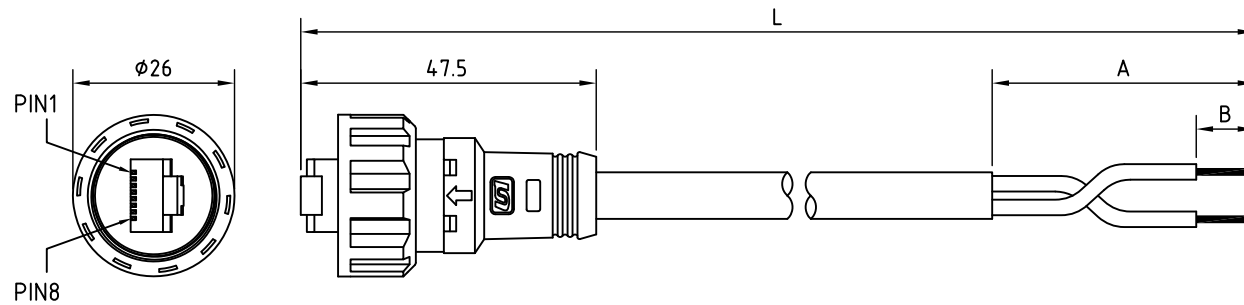

REV.	Description	Date
1	rated voltage revise	2018/10/5

Specification of connector

General Characteristics

Locking system : screw 13/16" 28UN
 Shell protection : IP68
 Rated voltage : 60V
 Rated current : 1.5A